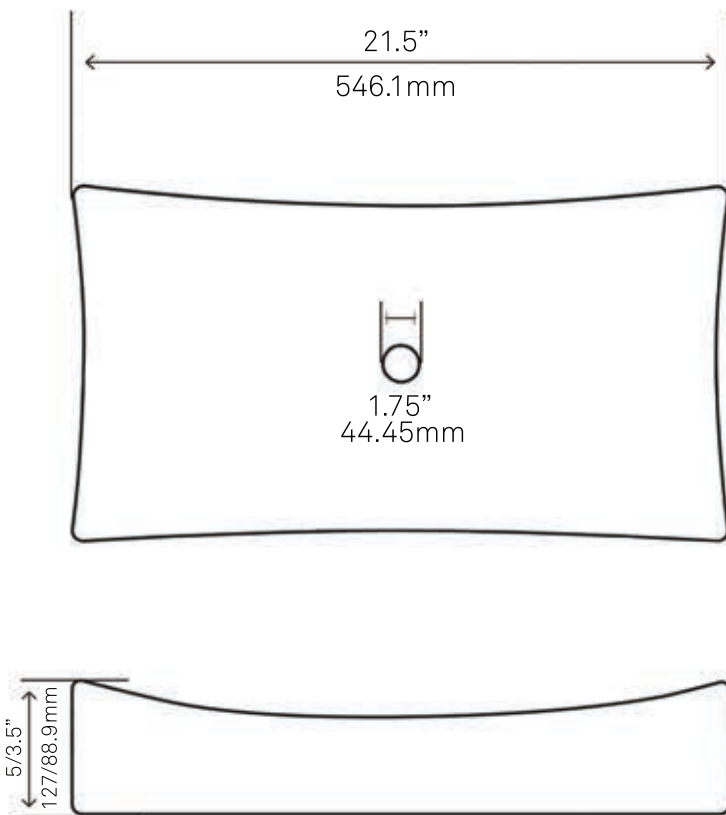

NOTES

Novatto reserves the right (1) to make changes in specifications and materials, and (2) to change or discontinue models, both without notice or obligation. Dimensions are for reference only, see www.NovattoInc.com for finish options and product availability.

Novatto Inc
TOLL FREE 844.404.4242
www.NovattoInc.com