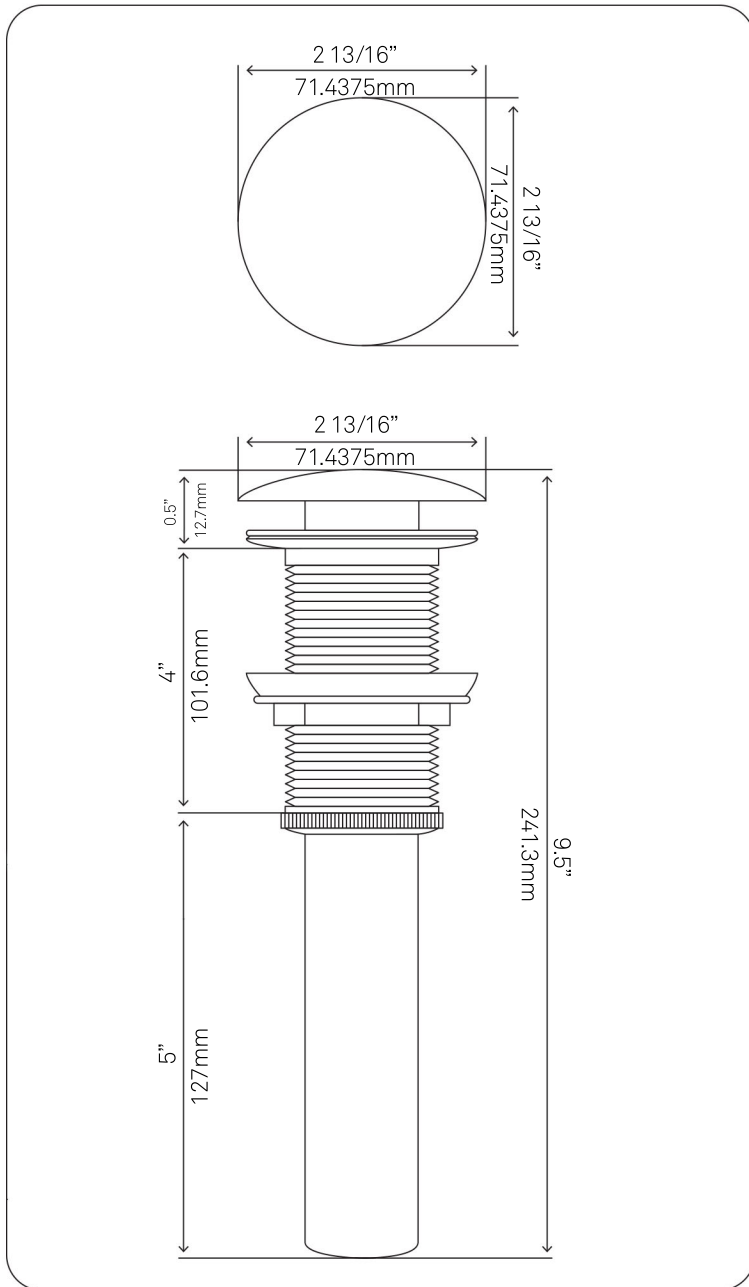

NOTES

Novatto reserves the right (1) to make changes in specifications and materials, and (2) to change or discontinue models, both without notice or obligation. Dimensions are for reference only, see www.NovattoInc.com for finish options and product availability.

Novatto Inc
TOLL FREE 844.404.4242
www.NovattoInc.com